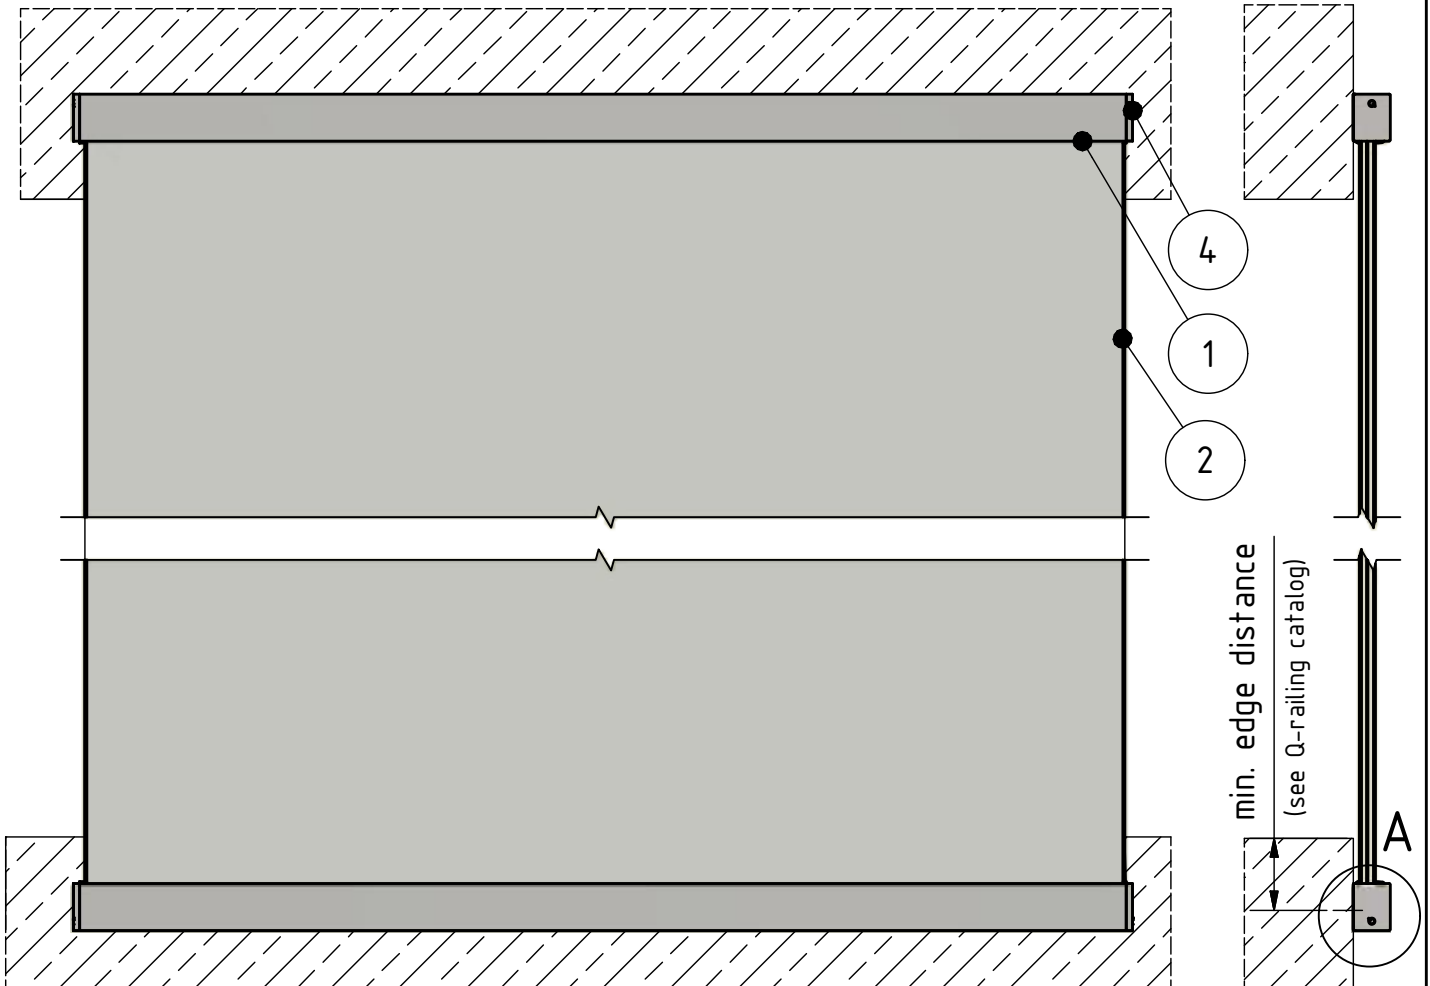

- 1. profile Easy Glass Wall
- 2. glass 12 - 21,52 mm
- 3. rubber-Set
  - a. base rubber (EPDM)
  - b. clamp rubber (EPDM)
- 4. End cap
- 5. anchor 93.4710.080.14  
(or comparable anchor)
- 6. Anchor plug

**SYSTEM:** Easy Glass Wall  
**MODEL:** 6923  
**DESCRIPTION:** fascia mount

**DRAWN:** AIG  
**DATE:** 22.02.2018  
**DRAWING NO.:** 6923-011

This detail drawing is for reference purposes only. The installer must check the specifications and details with the local situation and regulations. For further advice and service please contact your nearest Q-railing office.