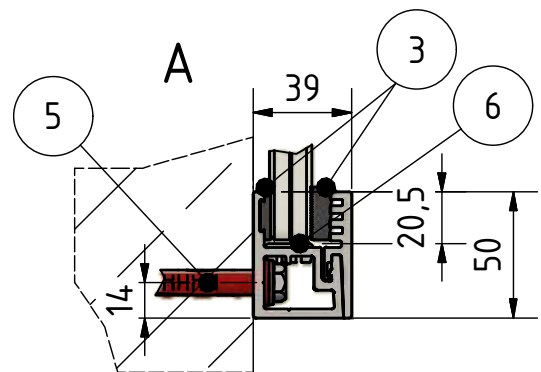

- 1. profile Easy Glass Wall
- 2. glass 12 - 21,52 mm
- 3. rubber-Set
  - a. base rubber (EPDM)
  - b. clamp rubber (EPDM)
- 4. End cap
- 5. anchor 93.4710.080.14  
(or comparable anchor)
- 6. Anchor plug

**SYSTEM:** Easy Glass Wall  
**MODEL:** 6923  
**DESCRIPTION:** fascia mount

**DRAWN:** AIG  
**DATE:** 22.02.2018  
**DRAWING NO.:** 6923-011

This detail drawing is for reference purposes only. The installer must check the specifications and details with the local situation and regulations. For further advice and service please contact your nearest Q-railing office.