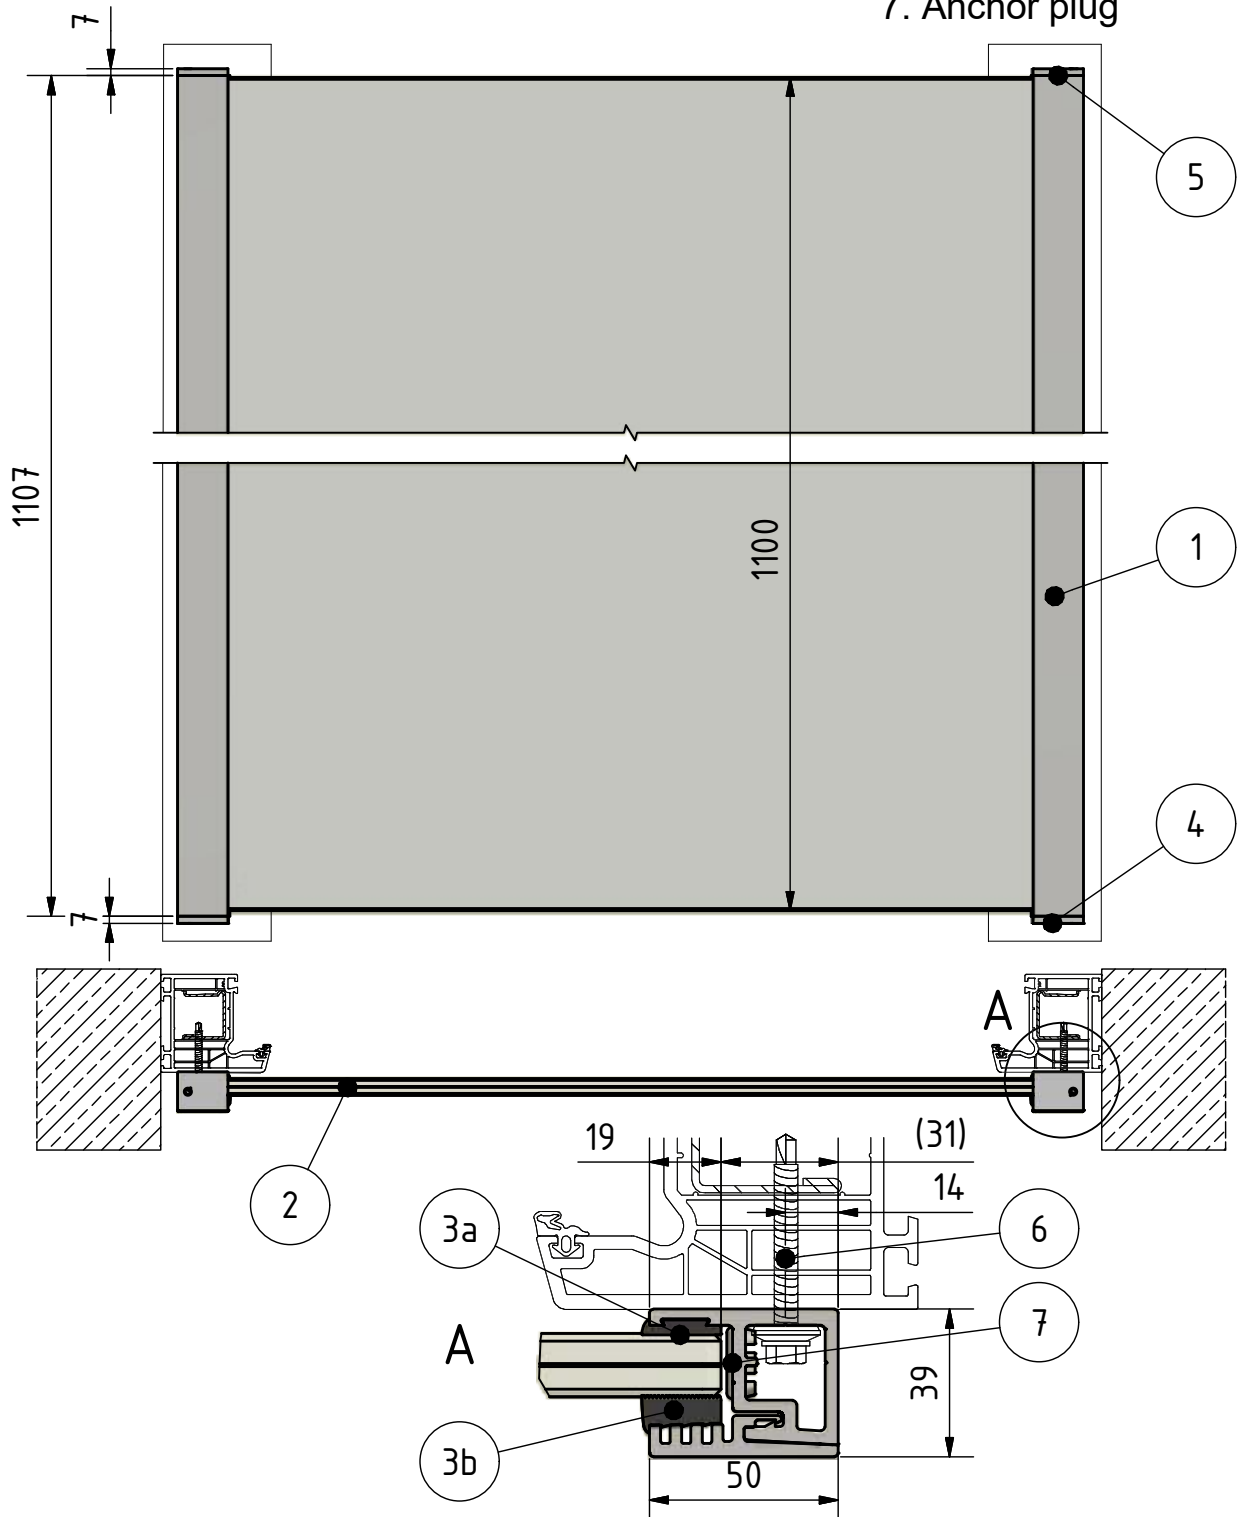

1. profile Easy Glass View
2. glass 12 - 21,52 mm
3. rubber-Set
 - a. base rubber (EPDM)
 - b. clamp rubber (EPDM)
4. End cap, with safety fastener, bottom
5. End cap
6. anchor 93.0915.505.14 (or comparable anchor)
7. Anchor plug

SYSTEM: Easy Glass View
MODEL: 6923
DESCRIPTION: window frame mounting

DRAWN: AIG
DATE: 22.09.2017
DRAWING NO.: 6923-003

This detail drawing is for reference purposes only. The installer must check the specifications and details with the local situation and regulations. For further advice and service please contact your nearest Q-railing office.