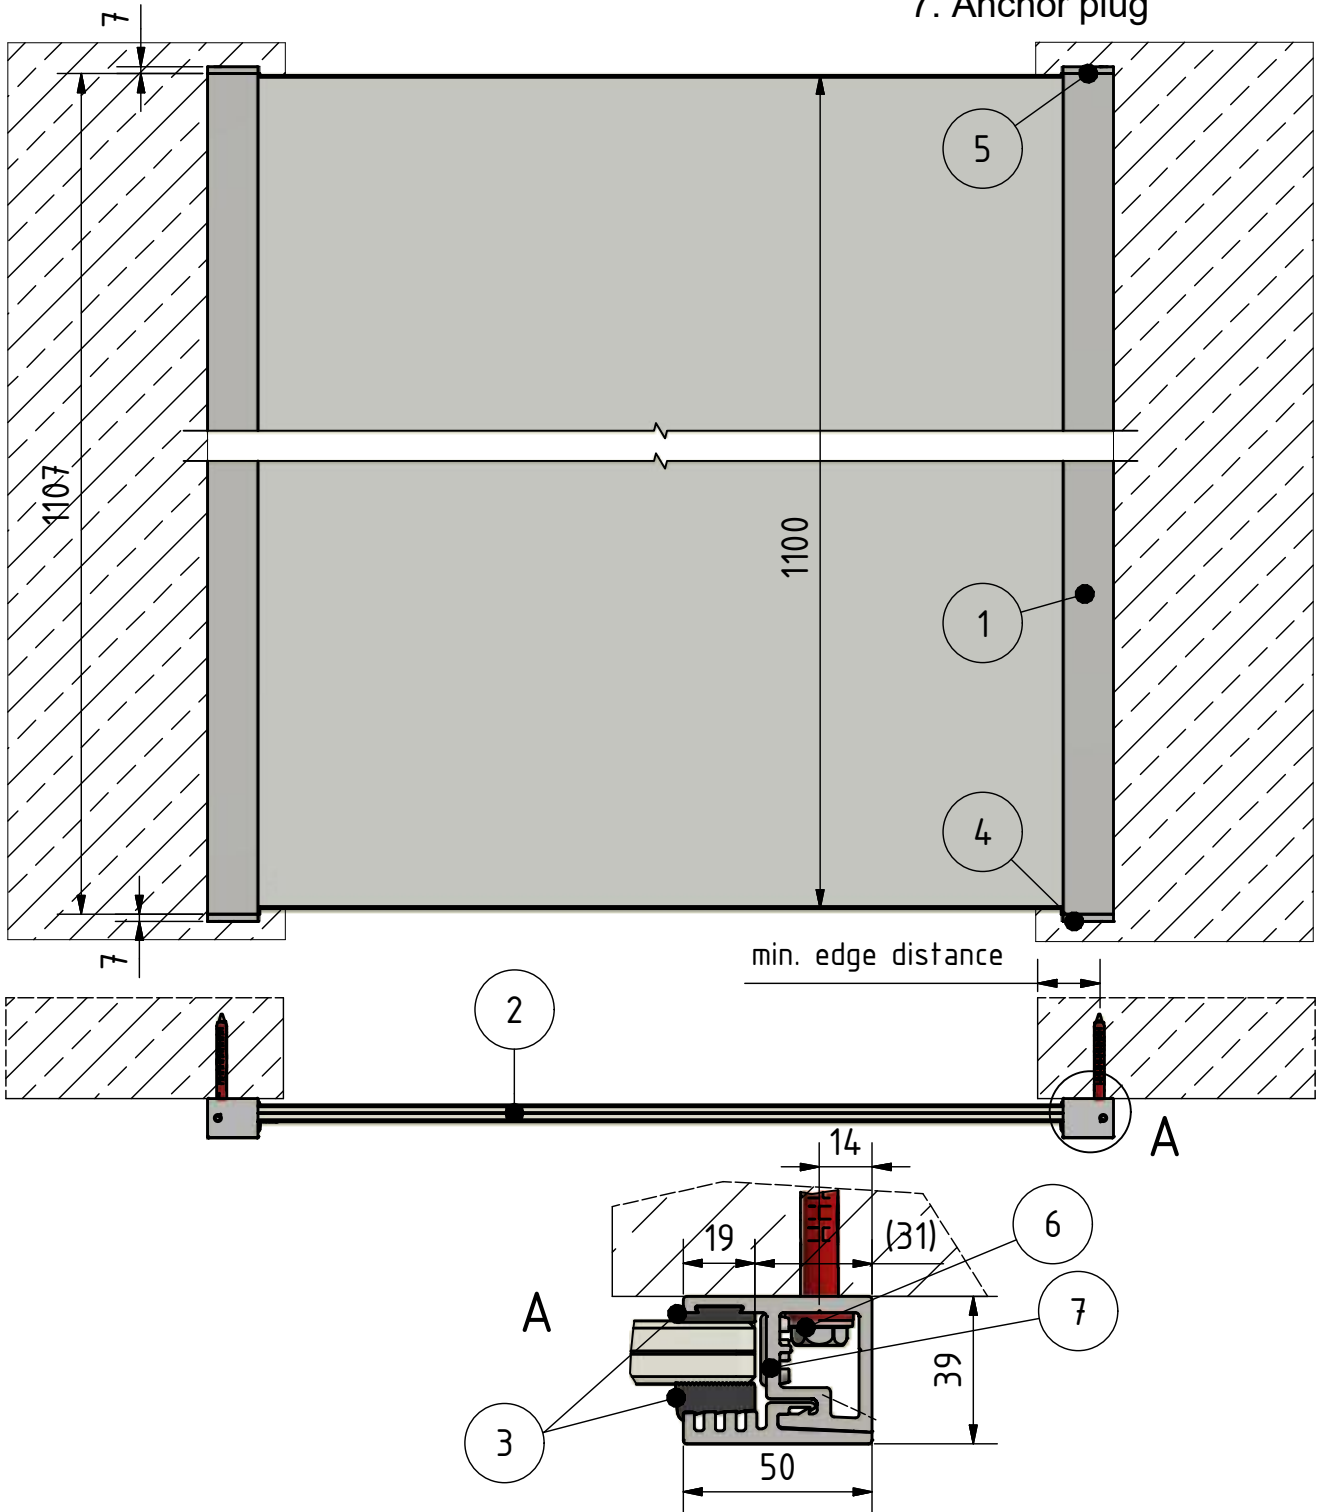

- | | |
|----------------------------|---|
| 1. profile Easy Glass View | 4. End cap, with safety fastener, bottom |
| 2. glass 12 - 21,52 mm | 5. End cap |
| 3. rubber-Set | 6. anchor 93.4710.080.14 (or comparable anchor) |
| a. base rubber (EPDM) | 7. Anchor plug |
| b. clamp rubber (EPDM) | |

SYSTEM: Easy Glass View
MODEL: 6923
DESCRIPTION: façade mounting

DRAWN: AIG
DATE: 14.08.2017
DRAWING NO.: 6923-002

This detail drawing is for reference purposes only. The installer must check the specifications and details with the local situation and regulations. For further advice and service please contact your nearest Q-railing office.