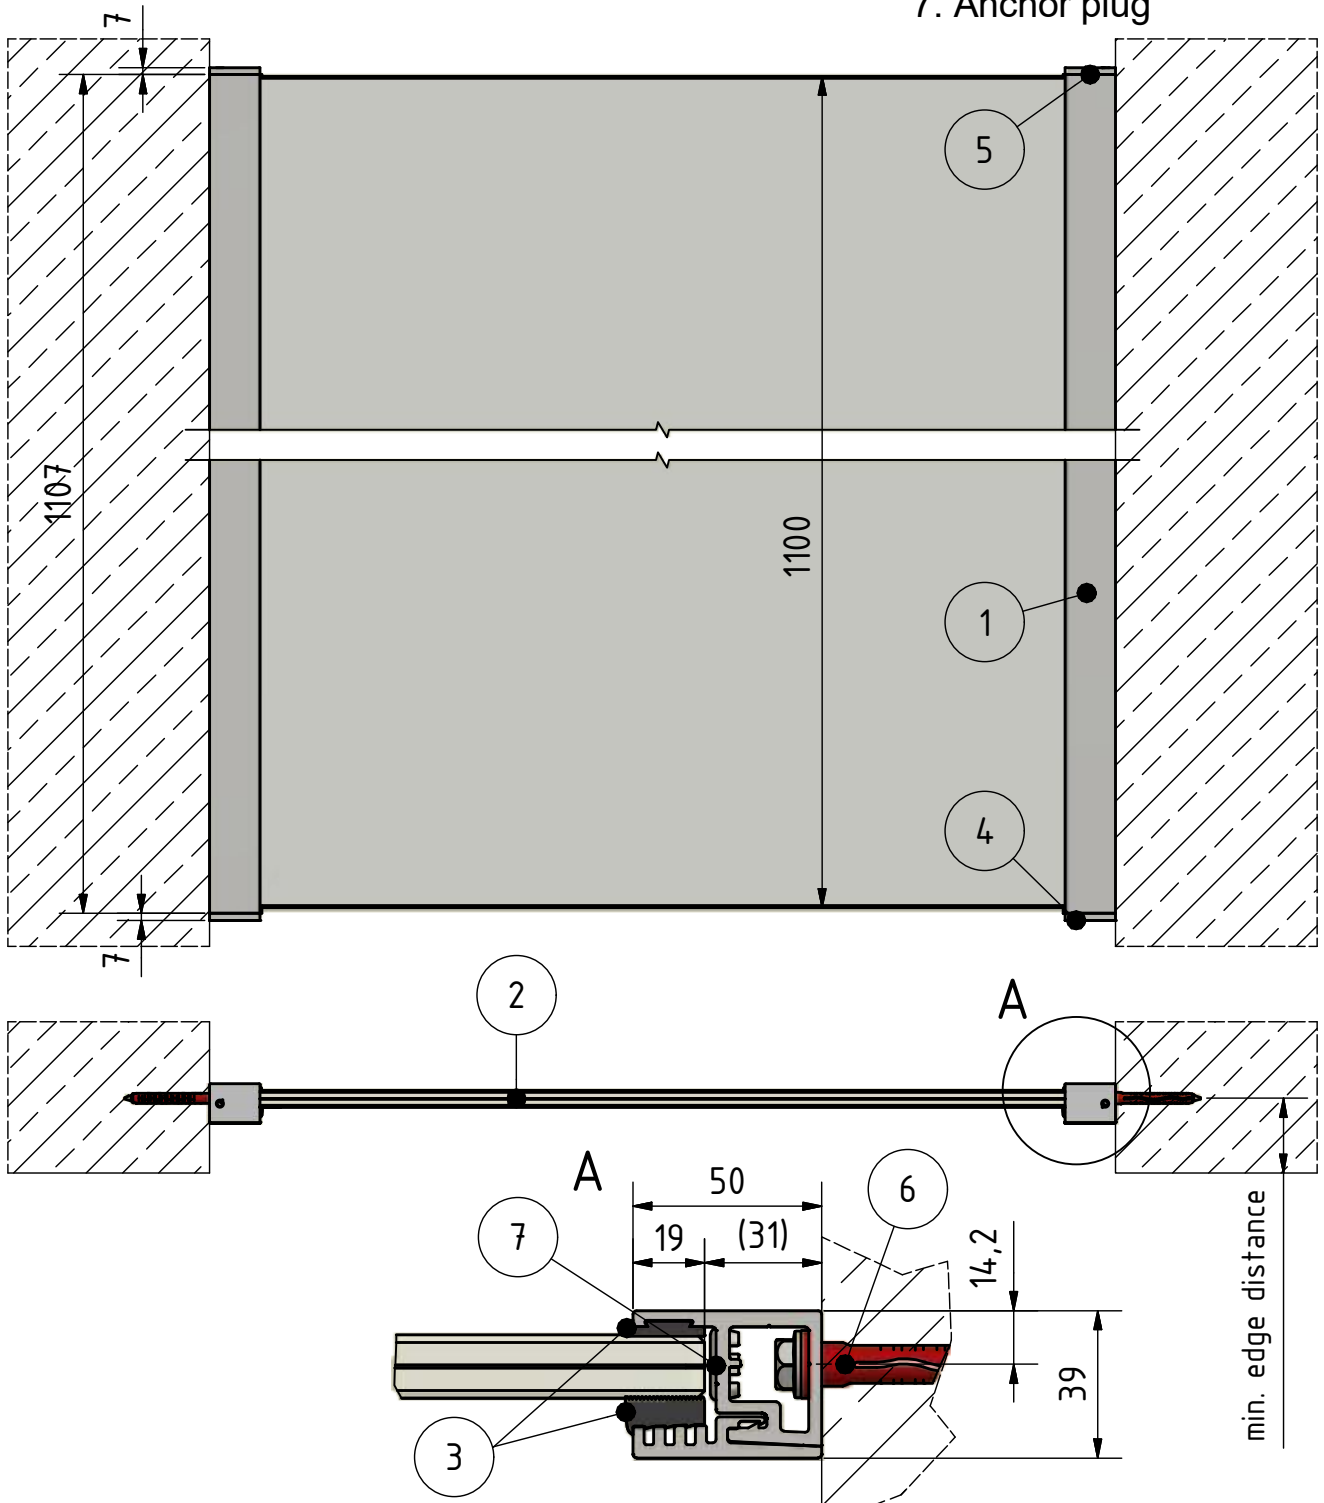

- |                            |   |
|----------------------------|---|
| 1. profile Easy Glass View | 4. End cap, with safety fastener, bottom        |
| 2. glass 12 - 21,52 mm     | 5. End cap                                      |
| 3. rubber-Set              | 6. anchor 93.4710.080.14 (or comparable anchor) |
| a. base rubber (EPDM)      | 7. Anchor plug                                  |
| b. clamp rubber (EPDM)     |   |

**SYSTEM:** Easy Glass View  
**MODEL:** 6923  
**DESCRIPTION:** in between reveals

**DRAWN:** AIG  
**DATE:** 14.08.2017  
**DRAWING NO.:** 6923-001

This detail drawing is for reference purposes only. The installer must check the specifications and details with the local situation and regulations. For further advice and service please contact your nearest Q-railing office.